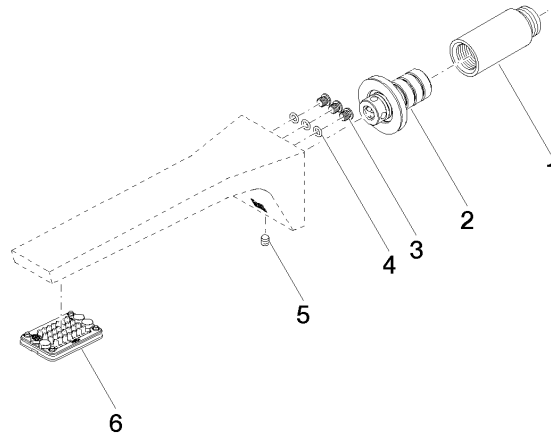

Flow rate chart

Codes & Standards

ASME
A112.18.1/CSA
B125.1

California Energy
Commission
(CEC)

NSF/ANSI 372

NSF/ANSI/CAN
61

CL.1 Wall-mounted basin spout without pop-up waste - Brushed Champagne
(22kt Gold)

CL.1

13 800 705

Certificates

IAPMO_N-4976.

IAPMO_6397.

13 800 705
Parts for other
finishes can be found
here: [Chrome](#)

Spare parts list

No.	Item Number	Name	Quantity used	Delivery time
1	09 24 03 081 10 90	extension	1	2
2	90 24 03 108 01 90	nipple set	1	2
3	09 30 30 113 20 90	screw	3	2
4	09 14 10 001 90	seal	3	2
5	90 31 11 004 00 90	pin	1	2
6	90 11 02 297 00 90	aerator	1	2